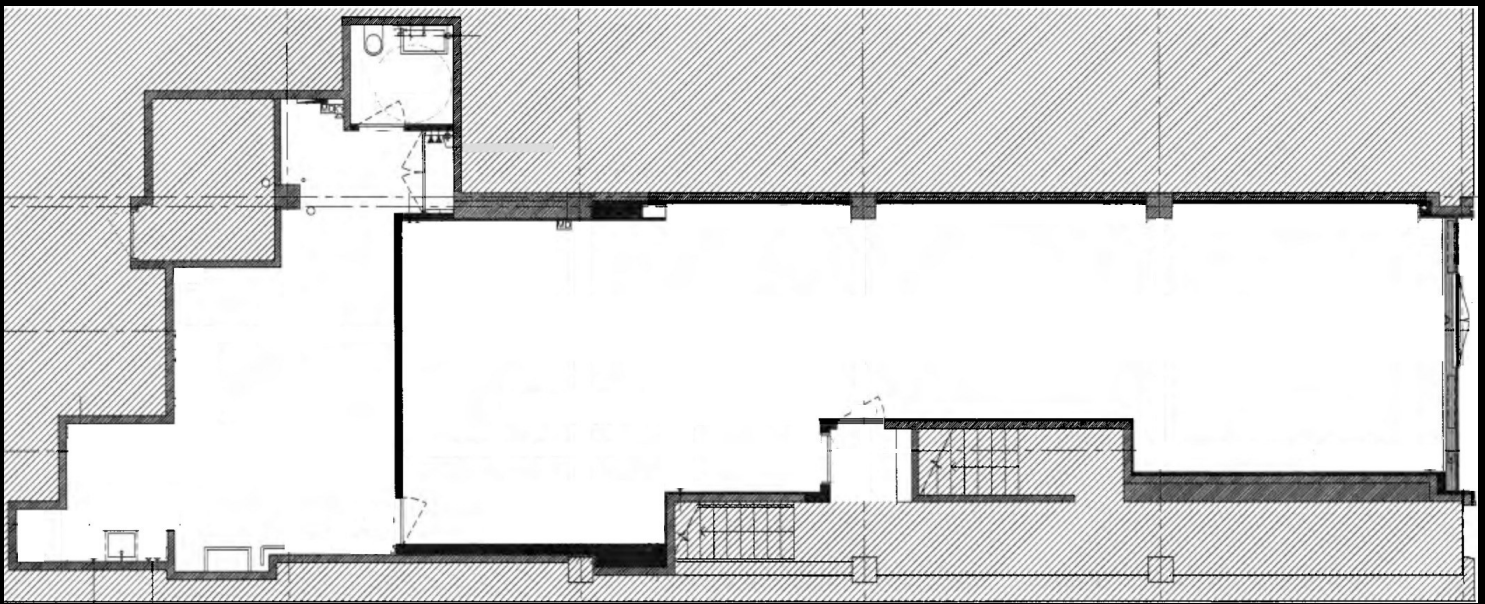

Manhattes Property Sales LLC

195 Chrystie Street
South Gallery Space
Lower East Side
New York City

Turn Key Gallery Space

1,850 SQ FT Street Level

1,450 SQ FT Lower Level

* Price Available Upon Request

- Located in the heart of the Lower East Side Gallery District
- Located one block from the New Museum and next door to Lehman Maupin Gallery
- The gallery is in move in condition, including lighting. The current installation is in excellent condition and has been well maintained
- The gallery has an incredible amount of “back of house” space, including office, storage, and a private viewing area with skylight
- Ceiling heights 11’ clear on the street level, 10’6” at the beams
- Street level with great frontage
- Available for immediate possession

195 Chrystie Street
South Gallery Space
Lower East Side
New York City

Ground Floor Plan

Lower Level Plan

Jamison Weiner x12 Alan Shmaruk x11

The Manhattes Group LLC 1151 Broadway Floor 3 South New York, NY 10001 212-334-4666
jweiner@manhattes.com ashmaruk@manhattes.com