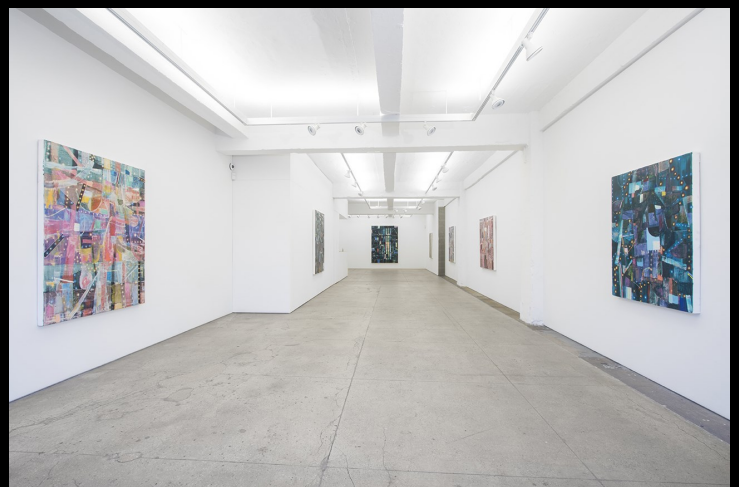

Manhattes Property Sales LLC

195 Chrystie Street  
South Gallery Space  
Lower East Side  
New York City

## Gallery Space For Lease 1,850 SQ FT Street Level 1,450 SQ FT Lower Level

### Price Available Upon Request

- Located in the heart of the Lower East Side Gallery District
- Located one block from the New Museum and next door to Lehman Maupin Gallery
- The gallery is in move in condition, including lighting. The current installation is in excellent condition and has been well maintained
- The gallery has an incredible amount of “back of house” space, including office, storage, and a private viewing area with skylight
- Street level with great frontage
- Available for immediate possession