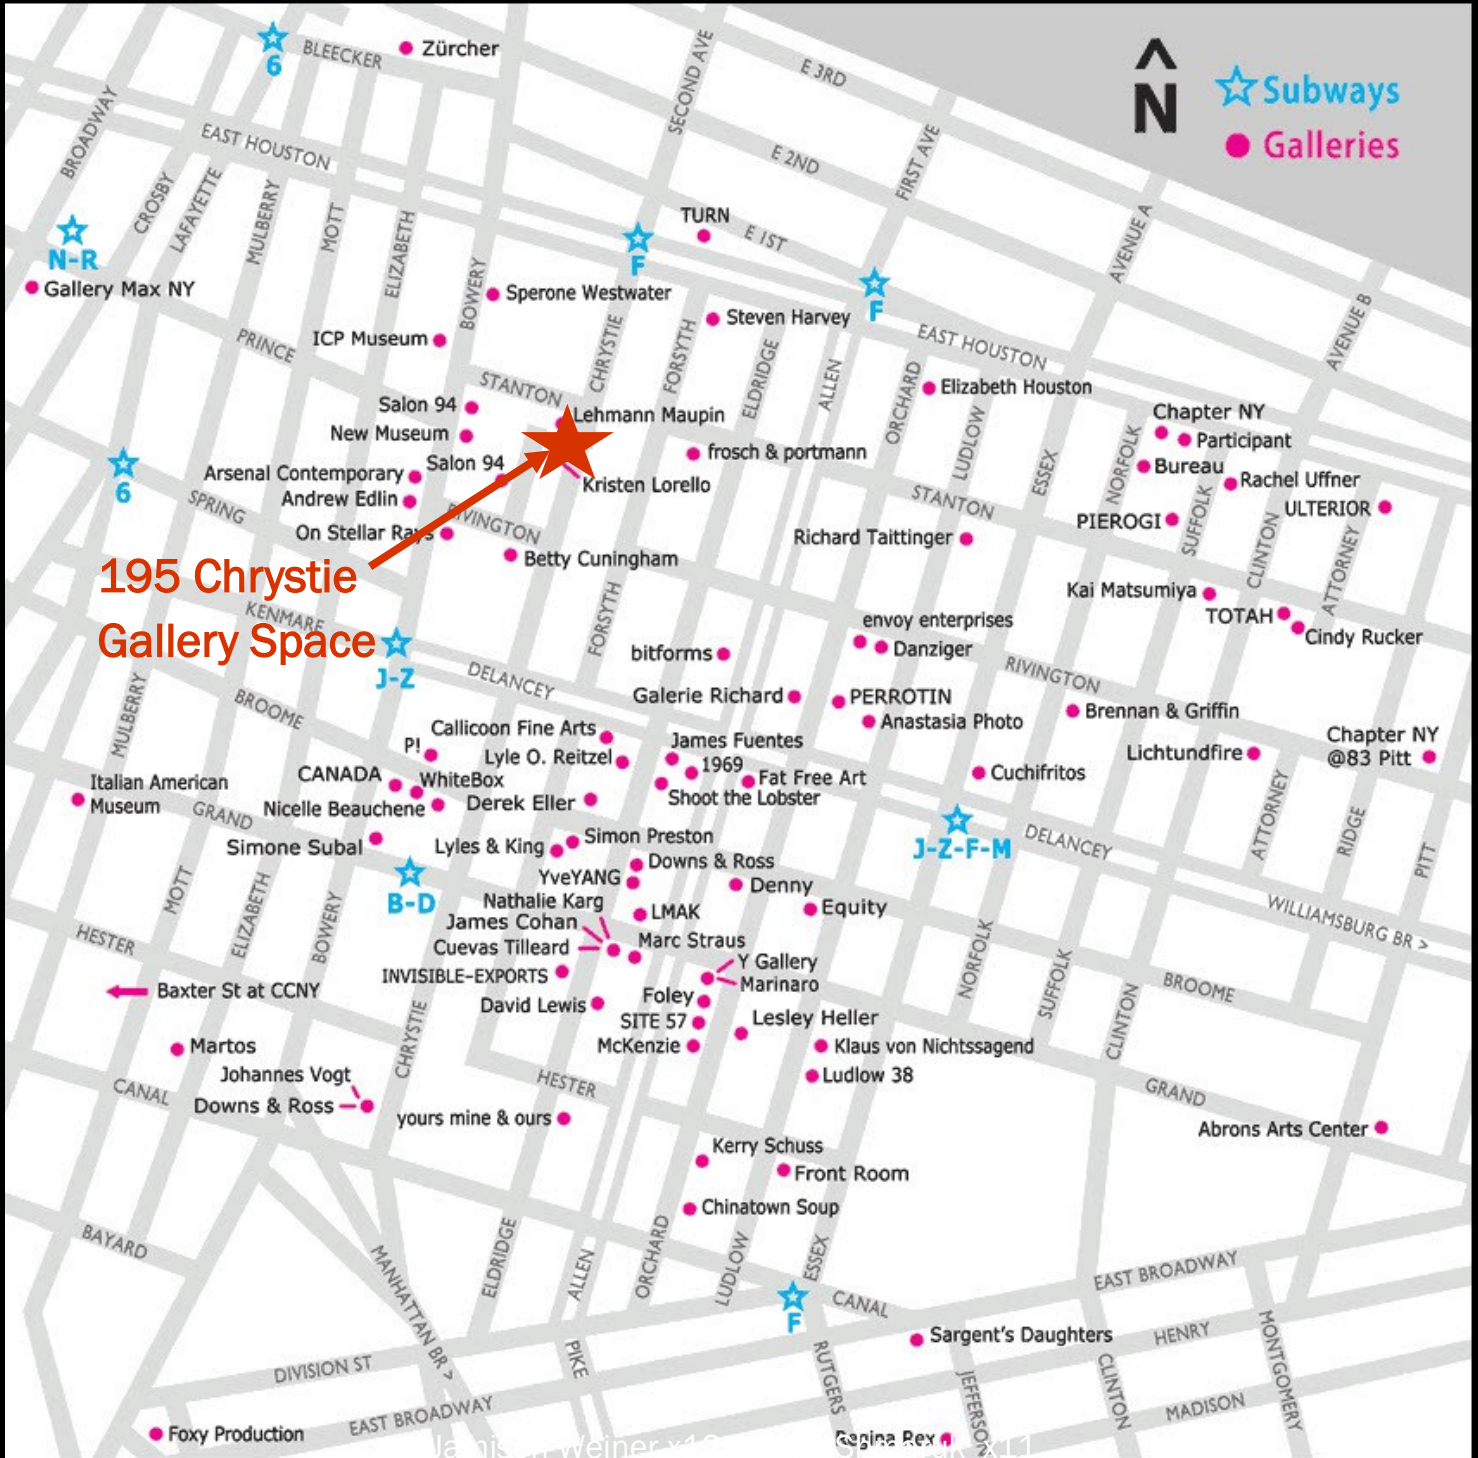

Manhattes Property Sales LLC

195 Chrystie Street
South Gallery Space
Lower East Side
New York City

LES Gallery Map

195 Chrystie
Gallery Space

The Manhattes Group LLC 54 Thompson Street New York, NY 10012 212-334-4666

jweiner@manhattes.com ashmaruk@manhattes.com

www.Manhattes.com