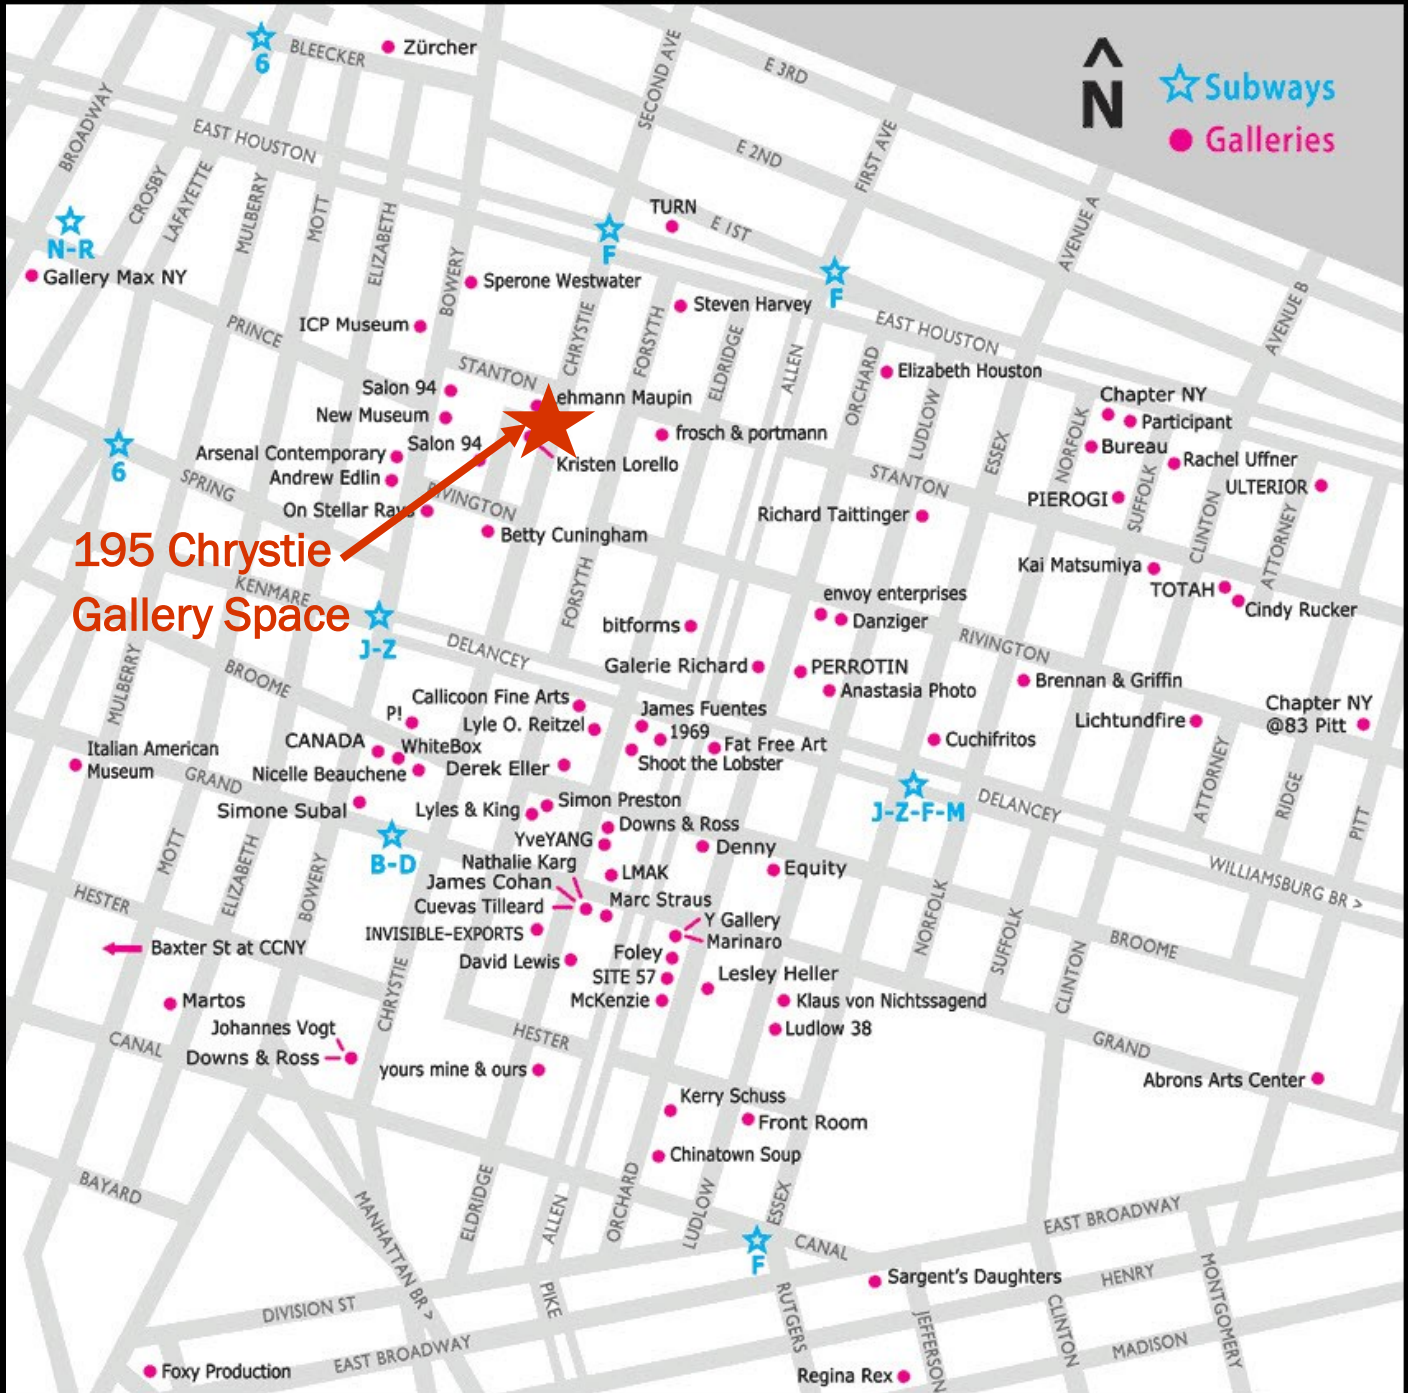

Manhattes Property Sales LLC

195 Chrystie Street
North Gallery Space
Lower East Side
New York City

LES Gallery Map

Jamison Weiner x12   Alan Shmaruk x11

The Manhattes Group LLC 1151 Broadway Floor 3 South New York, NY 10001 212-334-4666

jweiner@manhattes.com   ashmaruk@manhattes.com

www.Manhattes.com