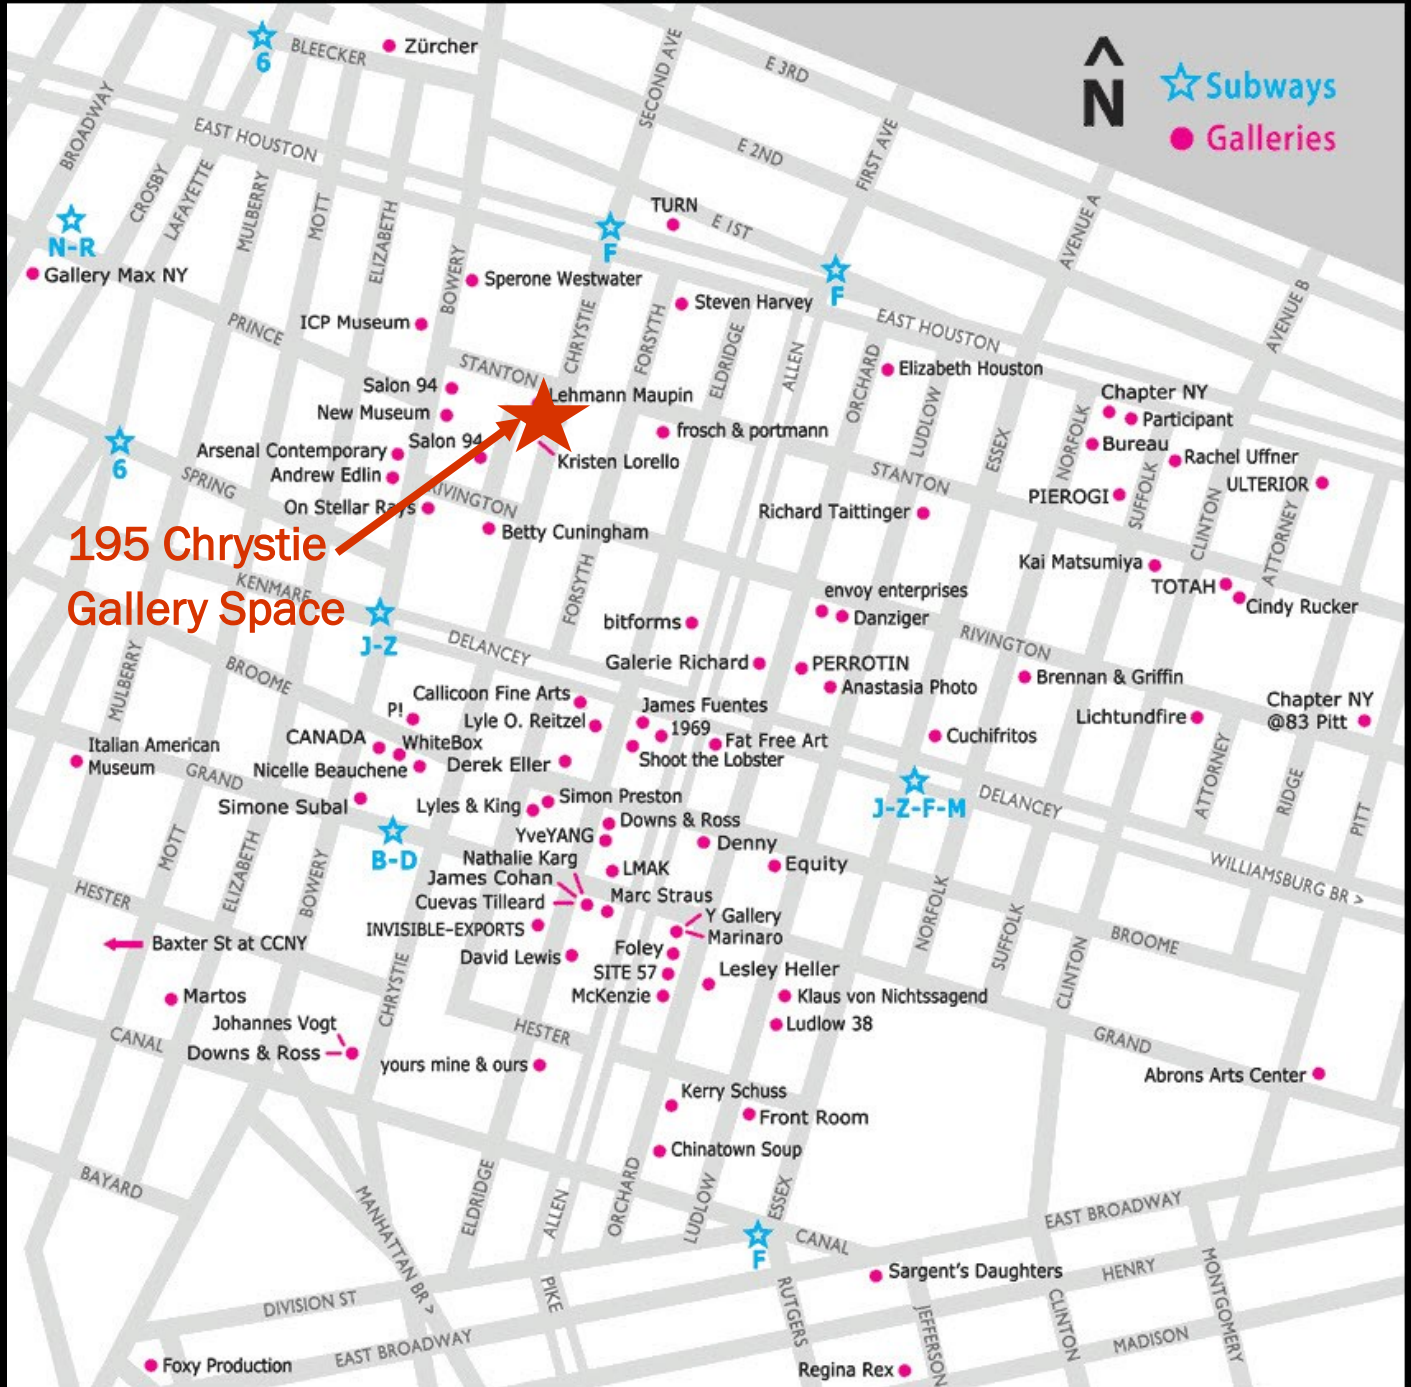

Manhattes Property Sales LLC

195 Chrystie Street
North Gallery Space
Lower East Side
New York City

LES Gallery Map

Jamison Weiner x12   Alan Shmaruk x11

The Manhattes Group LLC 54 Thompson Street New York, NY 10012 212-334-4666

jweiner@manhattes.com   ashmaruk@manhattes.com

www.Manhattes.com